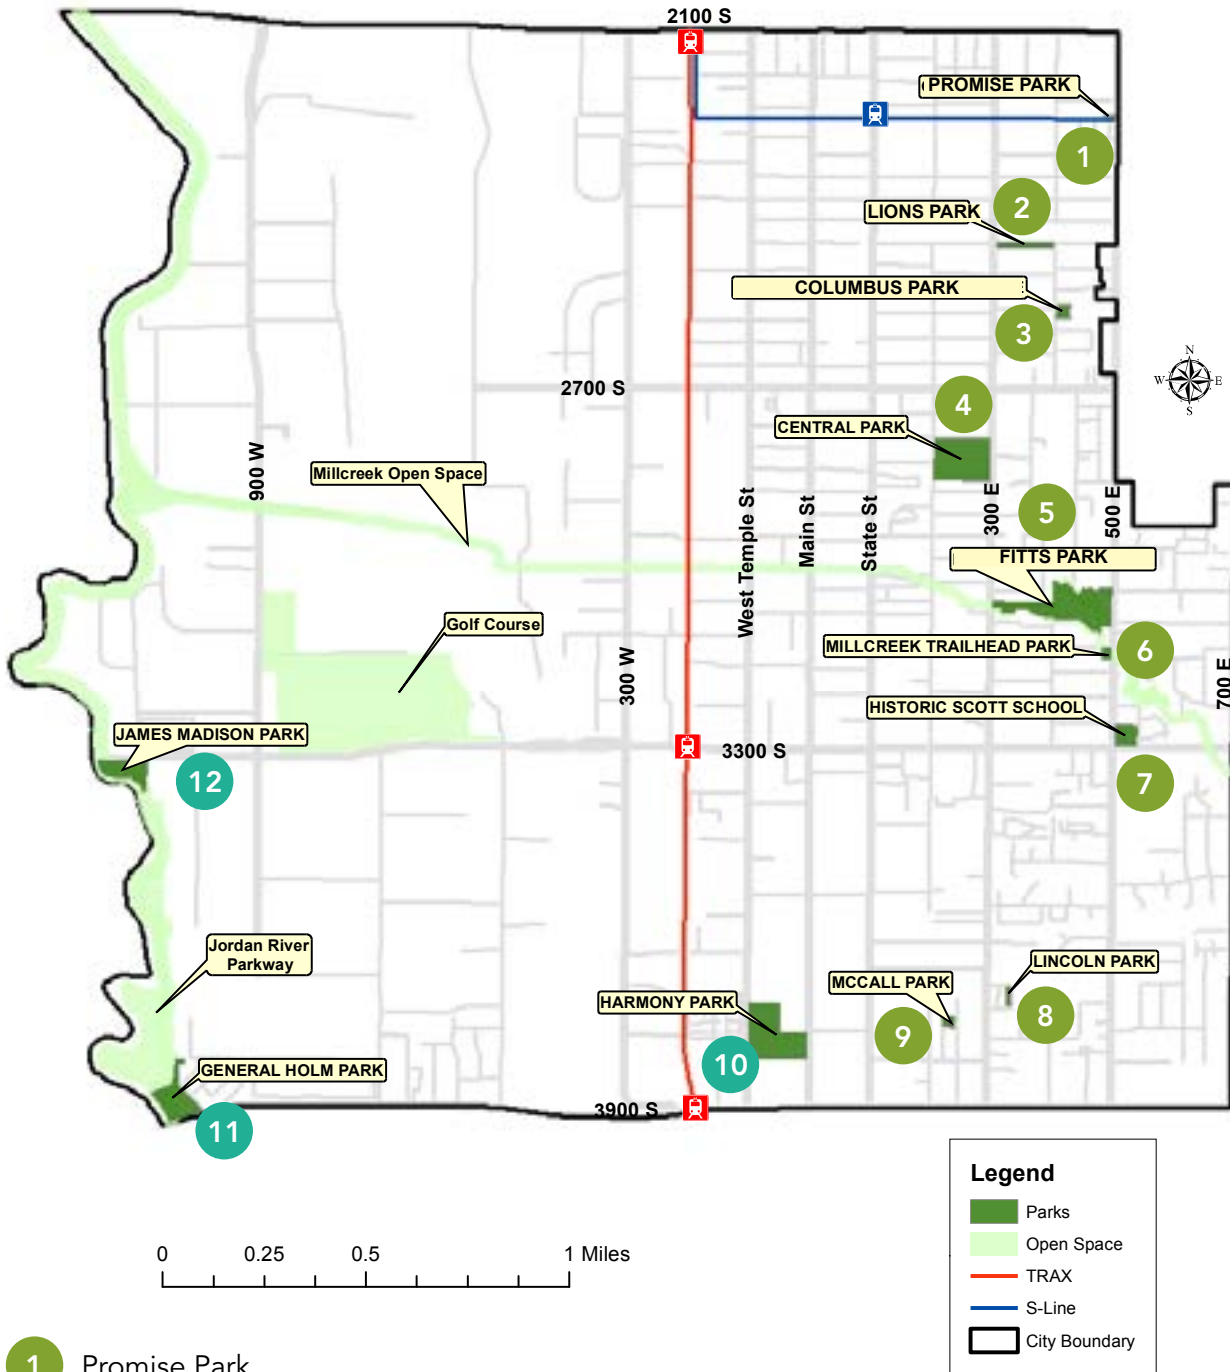

# SSL PARKS AND GREEN SPACES

- |                 |                         |                             |
|-----------------|-------------------------|-----------------------------|
| 1 Promise Park  | 6 Millcreek Trail head  | 10 Harmony Park (SL County) |
| 2 Lions Park    | 7 Historic Scott School | 11 Holm Park (SL County)    |
| 3 Columbus Park | 8 Lincoln Park          | 12 Madison Park (SL County) |
| 4 Central Park  | 9 McCall Park           |                             |
| 5 Fitts Park    |                         |                             |