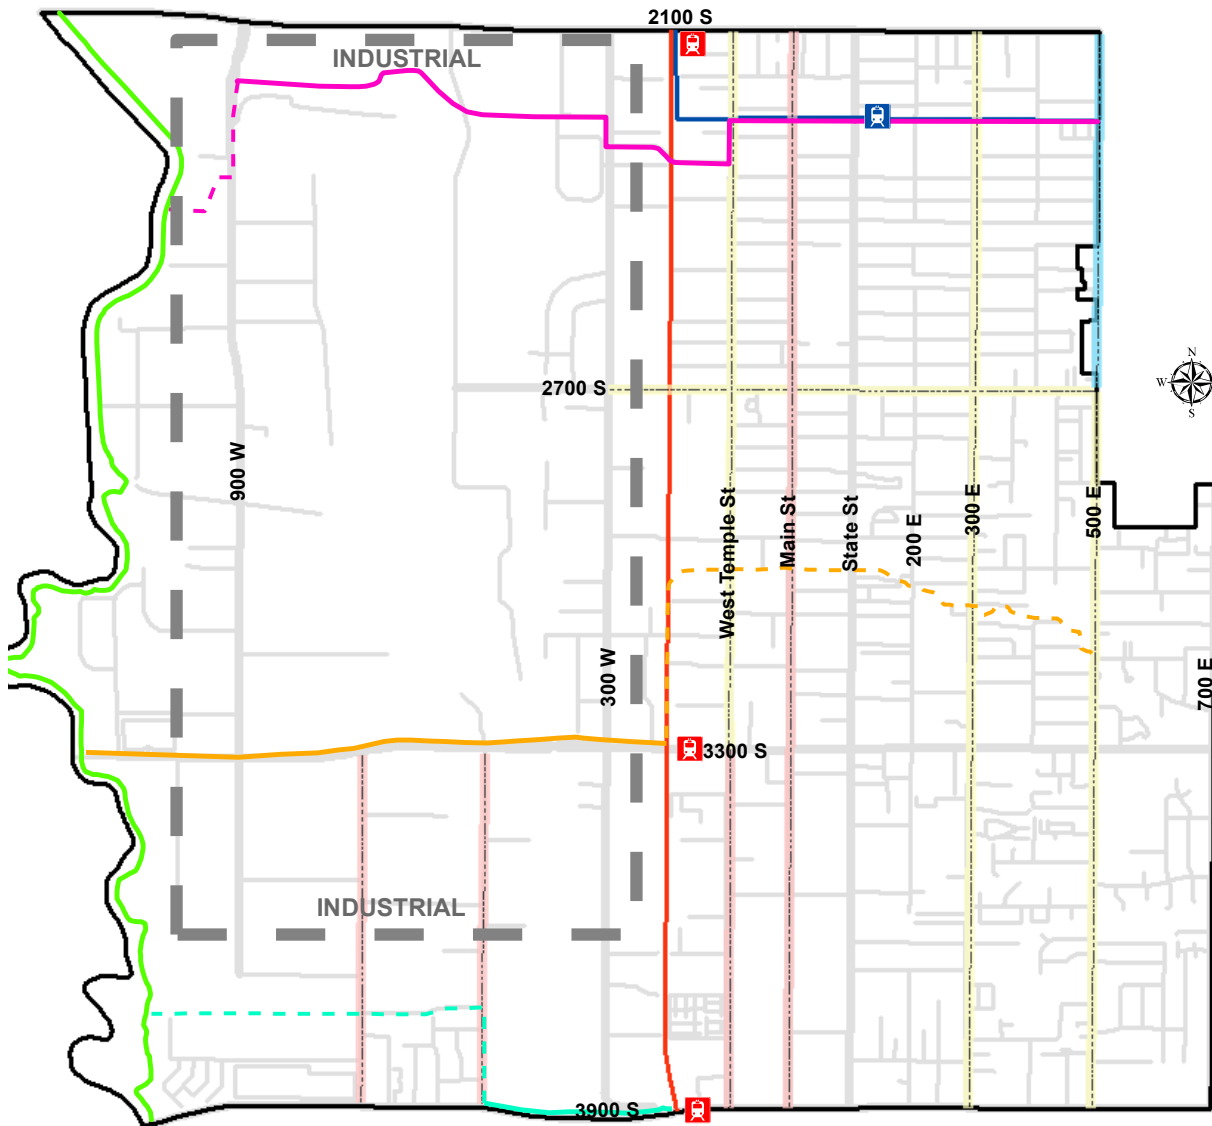

# SSL TRAILS AND BIKE LANES

Legend			
	Meadowbrook Trail Existing		Proposed Bike Lane
	Meadowbrook Trail Proposed		500 E SLC Bike Lane
	Millcreek Trail Existing		S-Line
	Millcreek Trail Proposed		TRAX
	Parley's Trail Existing		City Boundary
	Parley's Trail Proposed		
	Jordan River Parkway Trail		
	Existing Bike Lane		